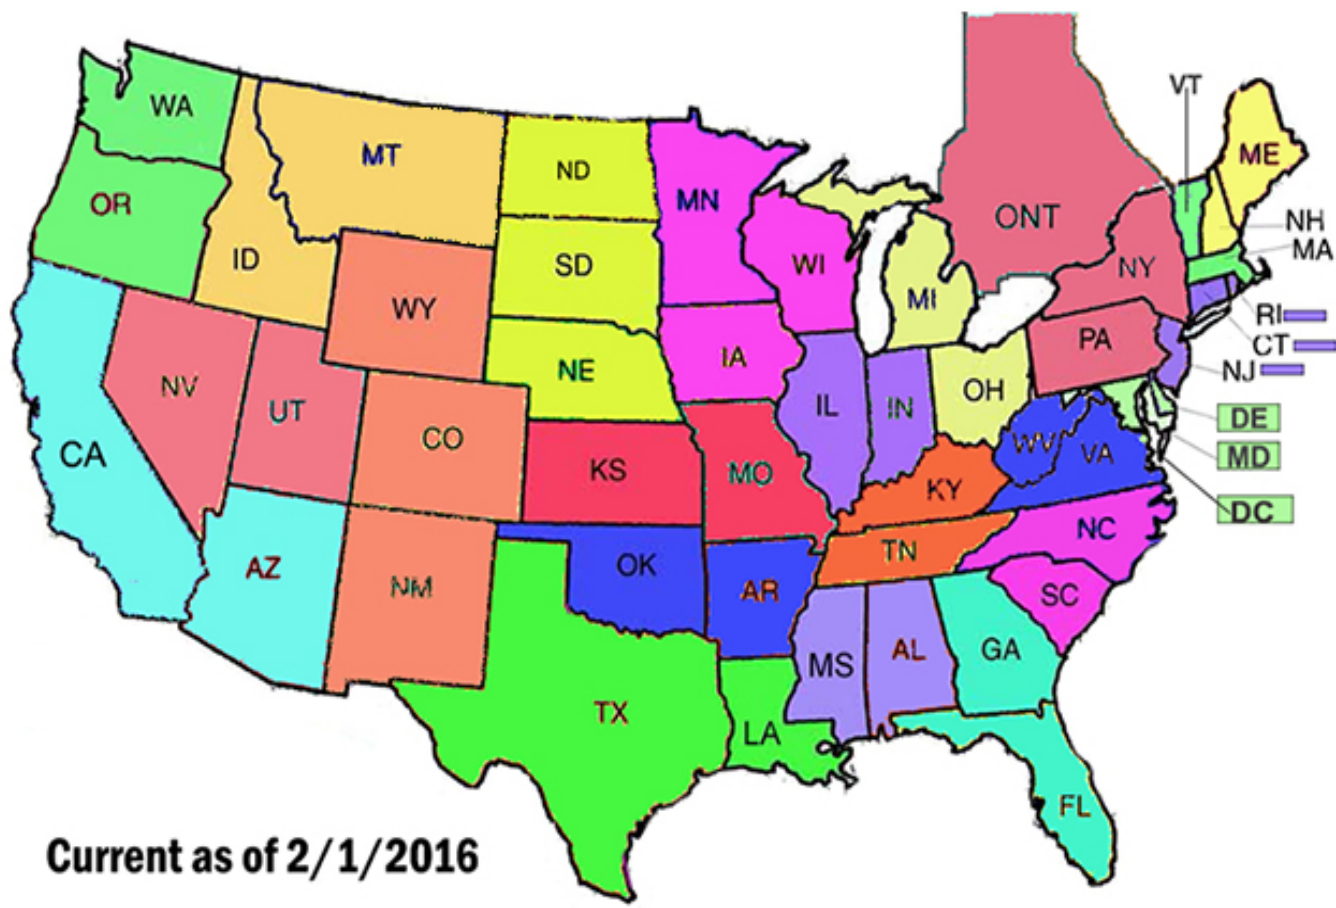

- We transition from 7 TBF Division Championships to over 20 TBF National Semi-Final Championship events
- All TBF State Federations are “paired up” in 2 or 3 state “Districts”
- NO longer is there the cost & time of traveling 12 to 16 hours or more across 7 or 8 states to compete in a full week long event. Too many members simply cannot do that anymore.
- You only need to go “Next Door” and fish in a weekend event, every other year! Compete in a TBF National Semi-Final event close to home to advance to the TBF Federation National Championship !

Current as of 2/1/2016

District Numbers Master List

District # 1	FL	GA	
District # 2	NC	SC	
District # 3	KY	TN	
District # 4	AL	MS	
District # 5	LA	TX	
District # 6	OK	AR	
District # 7	KS	MO	
District # 8	NE	SD	ND
District # 9	MN	WI	IA
District # 10	IL	IN	
District # 11	MI	OH	
District # 12	WV	VA	
District # 13	DE	MD	DC
District # 14	PA	NY	ONT
District # 15	NJ	CT	RI
District # 16	MA	VT	
District # 17	NH	ME	
District # 18	WA	OR	
District # 19	ID	MT	
District # 20			
District # 21	WY	CO	NM
District # 22	UT	NV	
District # 23	CA	AZ	